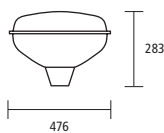

buildings. Control gear is integrally mounted to suit lamps up to 125W.

Applications

- Driveways
- Shopping Malls
- Car Parks
- Parklands
- Security Areas
- Landscape Areas

Photometric design data

Horizontal illumination – Carousel CAR125MBF
 Mounting height – 3.5m Area – 16m x 16m
 X increments = 4.0m Y increments = 4.0m
 Plane height = 0.0m

Illumination conversion factors for different heights

Height	Multiply	Height	Multiply
3.0m	: 1.36	4.0m	: 0.77
3.5m	: 1.00	4.5m	: 0.61

Wired to AS3137 and EMC approved

Horizontal illumination – Carousel CAR70SON
 Mounting height – 3.5m Area – 16m x 16m
 X increments = 4.0m Y increments = 4.0m
 Plane height = 0.0m

Pole spigot size = 76mm O.D.

Product reference

Lamp ordered separately

CAR80MBF	80W	HQL80W	HPF
CAR125MBF	125W	HQL125W	HPF
CAR70SON	70W	NAVE70I	HPF