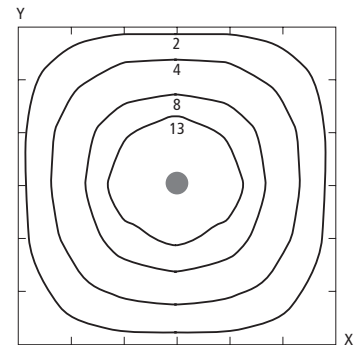

buildings. Control gear is integrally mounted to suit lamps up to 125W.

Applications

- Driveways
- Shopping Malls
- Car Parks
- Parklands
- Security Areas
- Landscape Areas

Photometric design data

Horizontal illumination – Carousel CAR125MBF
 Mounting height – 3.5m Area – 16m x 16m
 X increments = 4.0m Y increments = 4.0m
 Plane height = 0.0m

Illumination conversion factors for different heights

Height	Multiply	Height	Multiply
3.0m	: 1.36	4.0m	: 0.77
3.5m	: 1.00	4.5m	: 0.61

Wired to AS3137 and EMC approved

Horizontal illumination – Carousel CAR70SON
 Mounting height – 3.5m Area – 16m x 16m
 X increments = 4.0m Y increments = 4.0m
 Plane height = 0.0m

Pole spigot size = 76mm O.D.

Product reference

Lamp ordered separately

CAR80MBF	80W	HQL80W	HPF
CAR125MBF	125W	HQL125W	HPF
CAR70SON	70W	NAVE70I	HPF