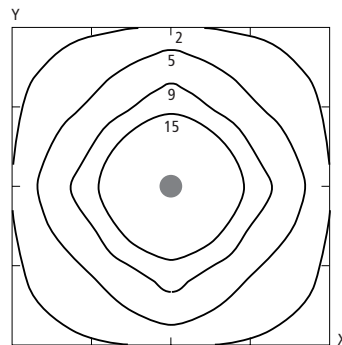

Carousel

Traditional post top disc shaped lantern with robust construction to suit security area lighting applications. Carousel has an opal acrylic lens offering a diffused low glare environment around residential

buildings. Control gear is integrally mounted to suit lamps up to 125W.

Applications

- Driveways
- Shopping Malls
- Car Parks
- Parklands
- Security Areas
- Landscape Areas

Photometric design data

Horizontal illumination – Carousel CAR125MBF
 Mounting height – 3.5m Area – 16m x 16m
 X increments = 4.0m Y increments = 4.0m
 Plane height = 0.0m

Illumination conversion factors for different heights

Height	Multiply	Height	Multiply
3.0m	: 1.36	4.0m	: 0.77
3.5m	: 1.00	4.5m	: 0.61

Wired to AS3137 and EMC approved

Horizontal illumination – Carousel CAR70SON
 Mounting height – 3.5m Area – 16m x 16m
 X increments = 4.0m Y increments = 4.0m
 Plane height = 0.0m

Pole spigot size = 76mm O.D.

Product reference

Lamp ordered separately

CAR80MBF	80W	HQL80W	HPF
CAR125MBF	125W	HQL125W	HPF
CAR70SON	70W	NAVE70I	HPF