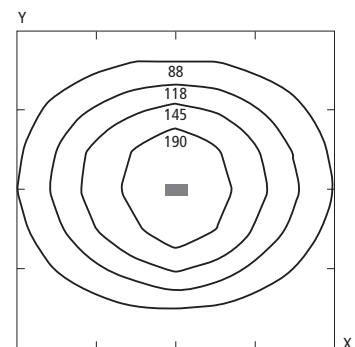

Horizontal illumination – Safeguard OSB70SONPR

Ceiling height – 2.7m Area – 4m x 4m
X increments = 1.0m Y increments = 1.0m
plane height = 0.85m

Product reference

Supplied complete with lamp

OSB80MBFPR	80W	HQL80W	HPF
OSB70SONPR	70W	NAV-E70W/E	HPF