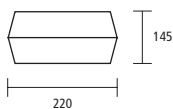

### Photometric design data

#### Horizontal illumination – Safeguard OSB80MBFPR

Ceiling height – 2.7m Area – 4m x 4m  
 X increments = 1.0m Y increments = 1.0m  
 plane height = 0.85m  
 No allowance made for wall and ceiling reflectances

#### Horizontal illumination – Safeguard OSB70SONPR

Ceiling height – 2.7m Area – 4m x 4m  
 X increments = 1.0m Y increments = 1.0m  
 plane height = 0.85m